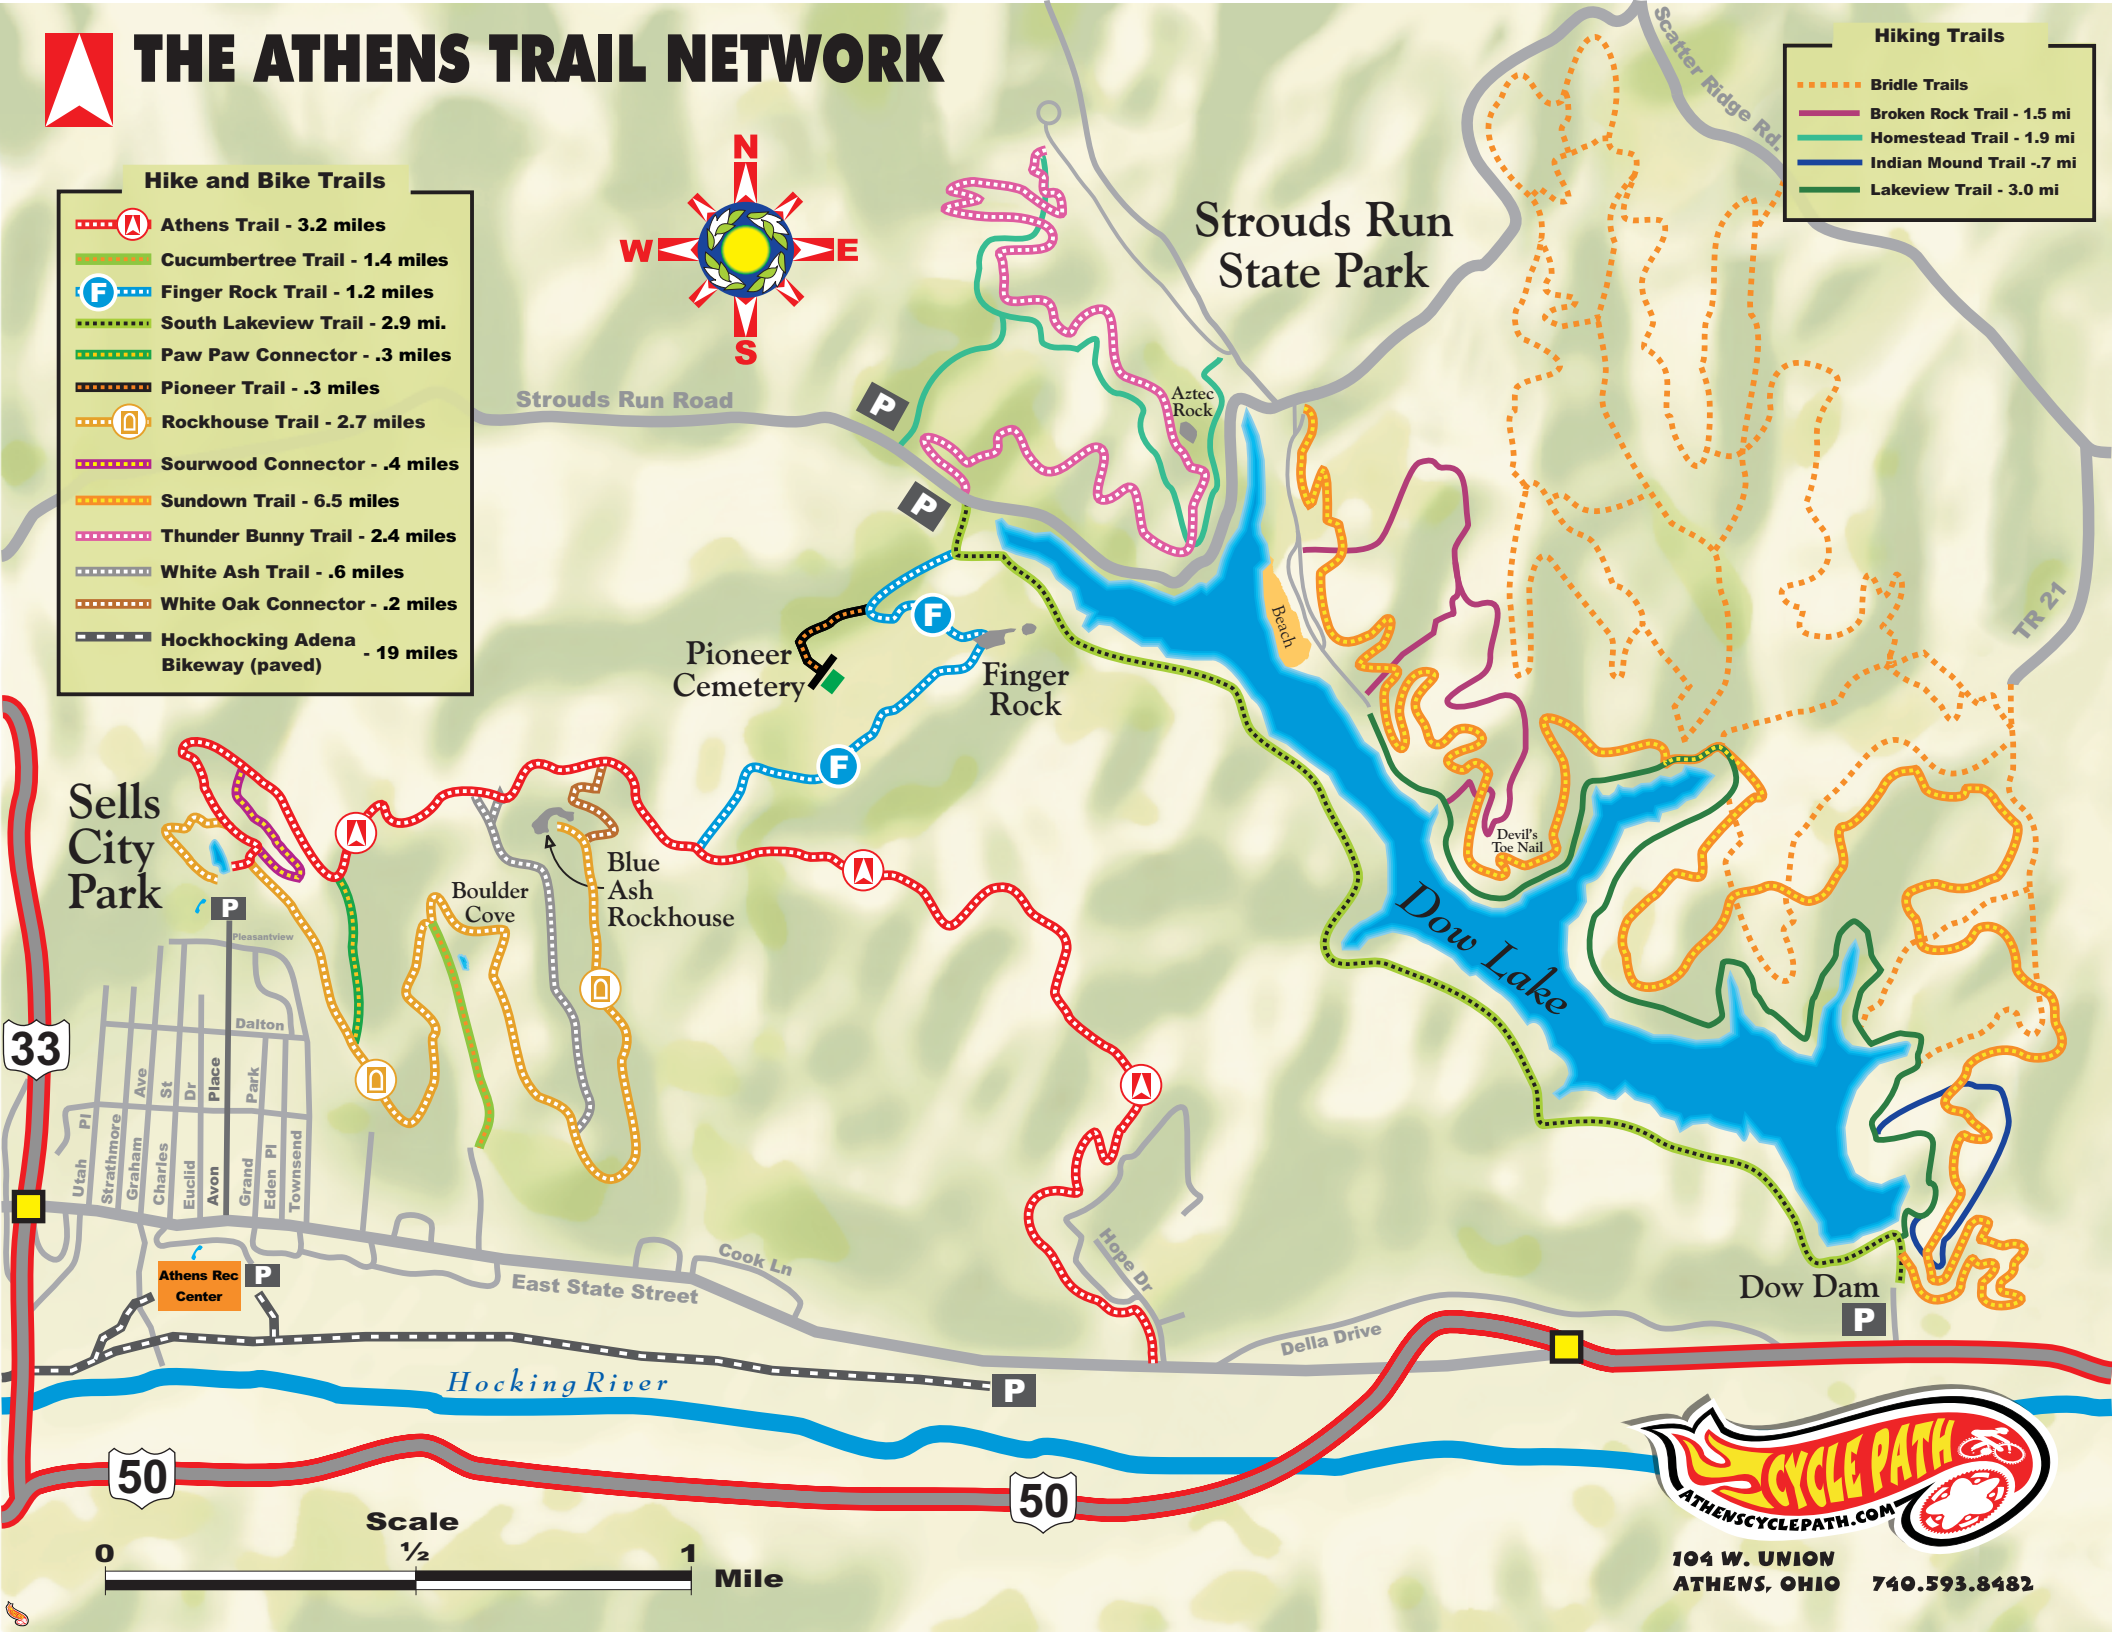

THE ATHENS TRAIL NETWORK

Hike and Bike Trails

- Athens Trail - 3.2 miles
- Cucumbertree Trail - 1.4 miles
- Finger Rock Trail - 1.2 miles
- South Lakeview Trail - 2.9 mi.
- Paw Paw Connector - .3 miles
- Pioneer Trail - .3 miles
- Rockhouse Trail - 2.7 miles
- Sourwood Connector - .4 miles
- Sundown Trail - 6.5 miles
- Thunder Bunny Trail - 2.4 miles
- White Ash Trail - .6 miles
- White Oak Connector - .2 miles
- Hockhocking Adena Bikeway (paved) - 19 miles

- ### Hiking Trails
- Bridle Trails
 - Broken Rock Trail - 1.5 mi
 - Homestead Trail - 1.9 mi
 - Indian Mound Trail - .7 mi
 - Lakeview Trail - 3.0 mi

Sells City Park

Map of streets: Utah Pl, Strathmore, Graham Ave, Charles St, Euclid Dr, Avon, Grand Pl, Edon Pl, Townsend, Dalton, Pleasantview